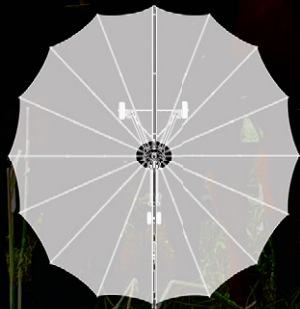

A SHADE FOR EVERY HERD

- Improve Dry Matter Intake
- Manure Management
- Animal Health
- Stocking Rate

SH1200

SH600

Specifications

- Span | 40 ft.
- Height | 9.5 ft.
- Shade Area | 1200 sq. ft.
- Weight | 3000 lbs.
- Warranty Period | 5 years

Our flagship model for maximum protection for your livestock. The SH1200 is a workhorse that no grazer should be without. Heavy-duty steel frame and knitted polypropylene shade canopy for 1200 sq. ft. of shade. Deploy and retract the canopy in minutes for easy transport. Designed to support herds of 50-55 cattle.

Specifications

- Span | 30 ft.
- Height | 9.0 ft.
- Shade Area | 650 sq. ft.
- Weight | 2000 lbs.
- Warranty Period | 5 years

The SH600 is a smaller version of the SH1200 with the same functionality and durability as the larger model. It is constructed with a heavy-duty steel frame and a knitted polypropylene shade canopy that can be collapsed in the event of severe weather or for easy transport. Perfect for herds of 25-30 beef or other livestock.